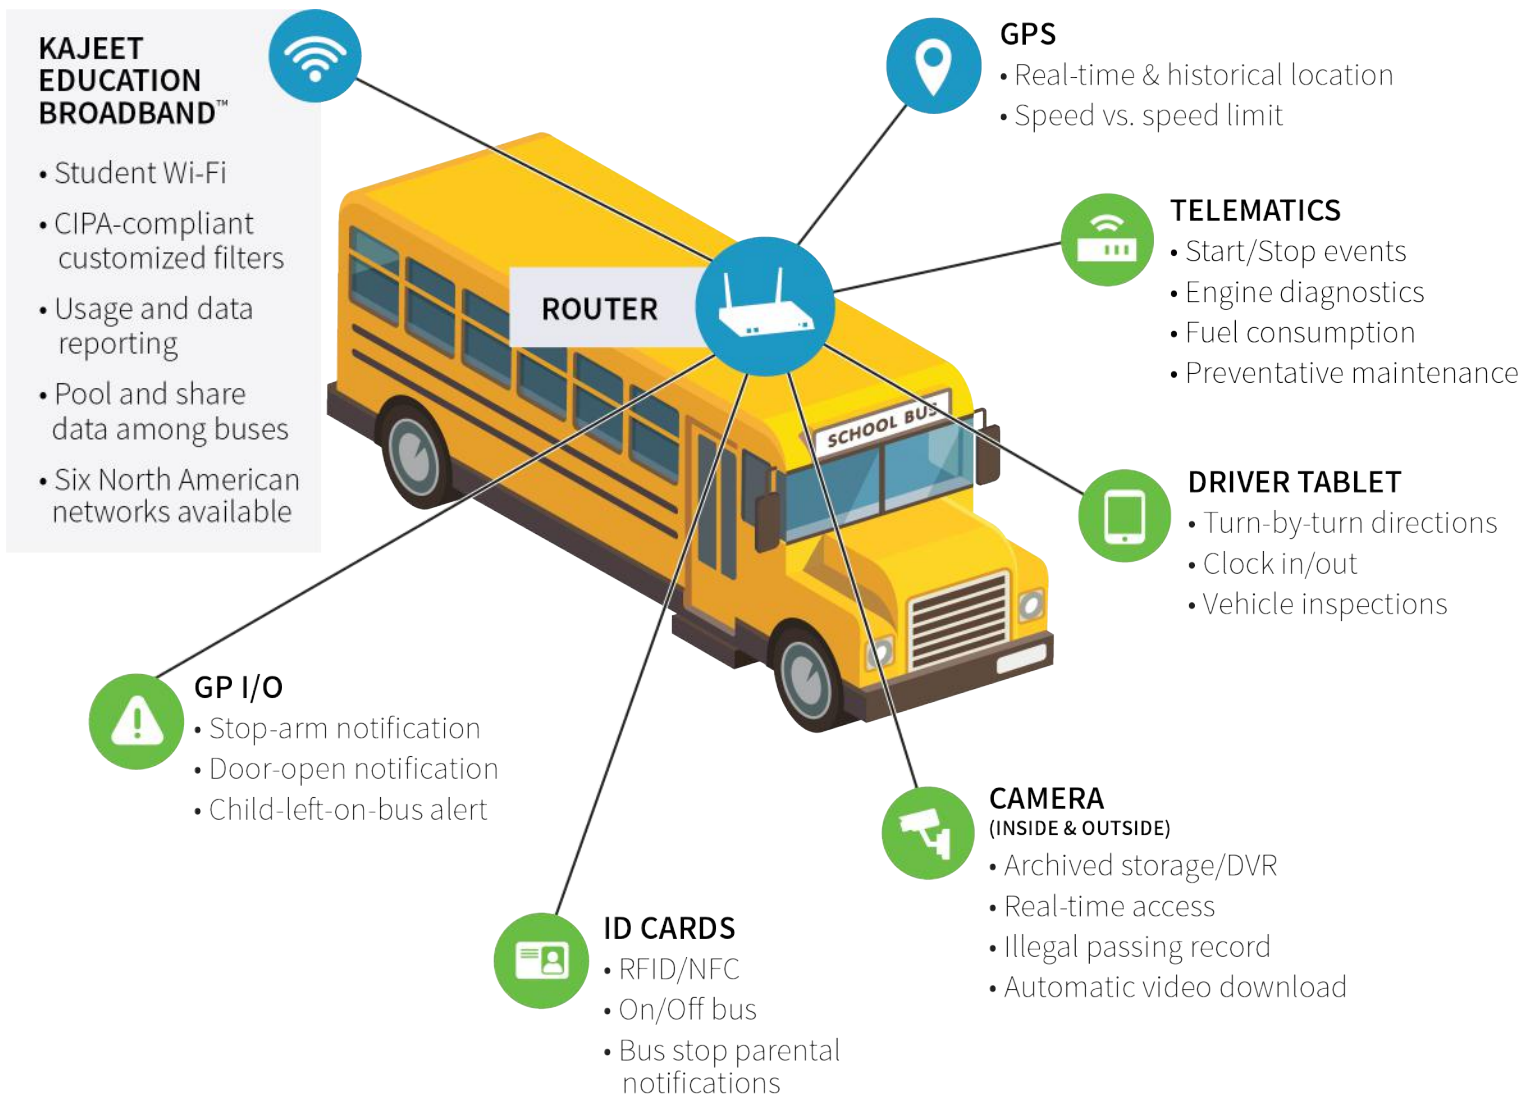

More Than Just Internet

The Connected Bus

Today's school bus is well connected, with telematics to GPS, and anything in between. The **Kajeet SmartBus™** solution simplifies that process with the ability to connect all technologies – and students – that require Internet access. Save money and expand capabilities for any Wi-Fi enabled solutions.

Here's how Kajeet provides the access school districts need to keep moving forward in the connected world.

CONTACT AN EDUCATION BROADBAND SPECIALIST TODAY.

Email: sales@kajeet.net Call: 240-482-3500 www.kajeet.com

Copyright 2018, Kajeet, Inc. All rights reserved.